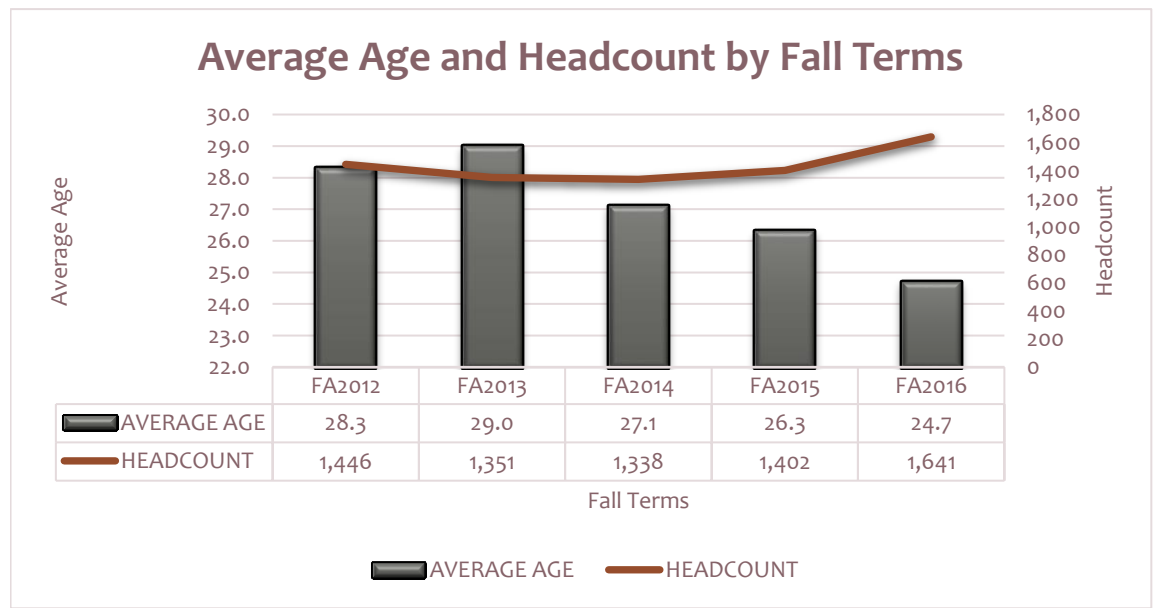

Average Age

INSTITUTIONAL RESEARCHERS:
Bridging the Gap Between Data and Decisions

For fall 2016 (data not final), the average age is 24.7 with an enrollment of 1,641. In comparison, the average age and enrollment in fall 2012 was 28.3 and 1,446 respectively. Over the past few years, Trenholm State Community College has embarked upon an aggressive campaign to enroll more traditional age students. This has been done by mainly recruiting dual enrolled students. Dual enrolled students are high school students who are taking college level classes while still in high school. As we continue to recruit more traditional students, we can expect for our average age to continue to decline.

Average Age and Headcount by Fall Terms