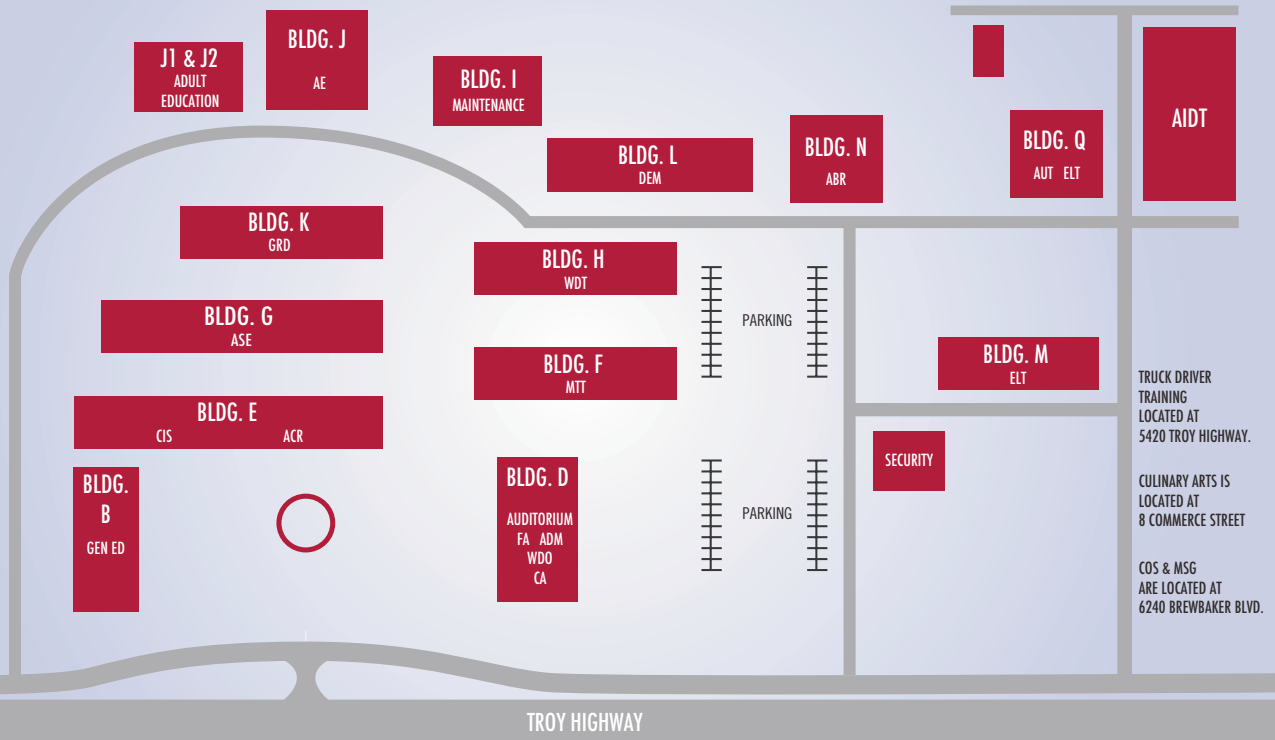

# Trenholm Campus

# CAMPUS MAPS

# Patterson Campus

- ACR - A/C & Refrigeration
- ACT - Accounting Technology
- ADM - Admissions
- ABR - Automotive Collision Repair
- AE - Adult Education
- ASE - Automotive Technology
- AUT - Automotive Manufacturing
- BO - Business Office
- CA - Cashier
- CE - Continuing Education
- CHD - Child and Human Development
- CIS - Computer Information Systems
- COS - Cosmetology (Svc Occupations Bldg)
- CUA - Culinary Arts (Downtown Site)
- DAT - Dental Assisting

- MTT - Machine Tool Technology
- MAT - Medical Assisting
- MSG - Massage Therapy (Svc Occupations Bldg)
- NAS - Nursing Assisting/Home Health Aide
- NUR - Practical Nursing
- PO - President's Office
- RAD - Medical Radiologic Technology
- SET - Office Administration
- SSC - Student Success Center
- T3 - Title III Program
- TST - Testing
- TRK - Truck Driver Training
- UB - Upward Bound
- WDO - Dean of Workforce Development's
- WDT - Welding