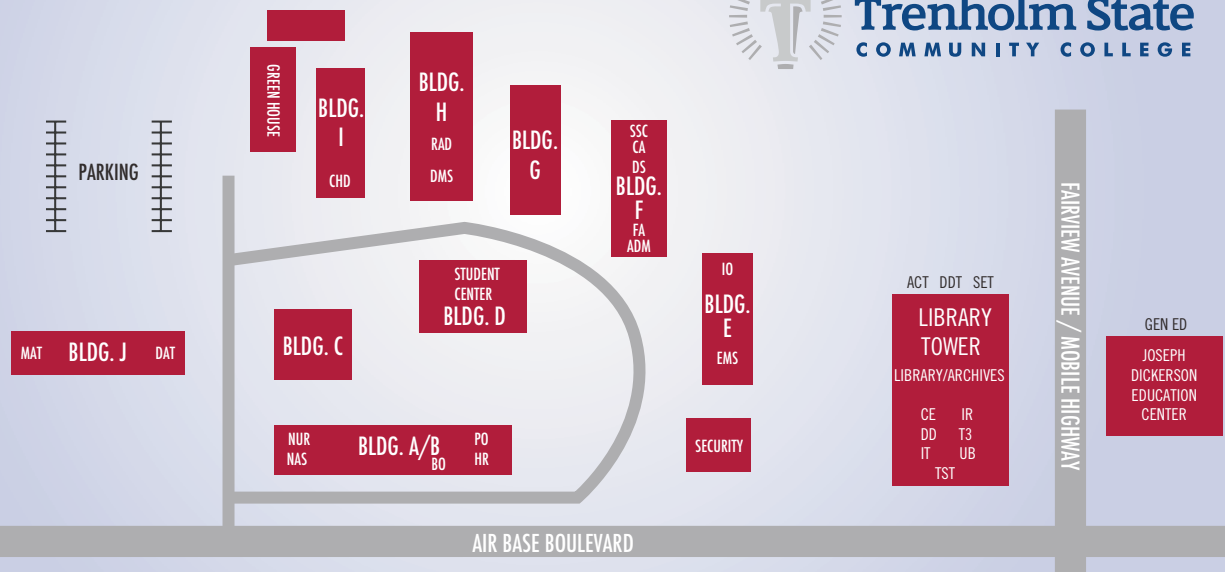

# Trenholm Campus

# CAMPUS MAPS

# Patterson Campus

- ACR - A/C & Refrigeration
- ACT - Accounting Technology
- ADM - Admissions
- ABR - Automotive Collision Repair
- AE - Adult Education
- ASE - Automotive Technology
- AUT - Automotive Manufacturing
- BO - Business Office
- CA - Cashier
- CE - Continuing Education
- CHD - Child and Human Development
- CIS - Computer Information Systems
- COS - Cosmetology (Svc Occupations Bldg)
- CUA - Culinary Arts (Downtown Site)
- DAT - Dental Assisting